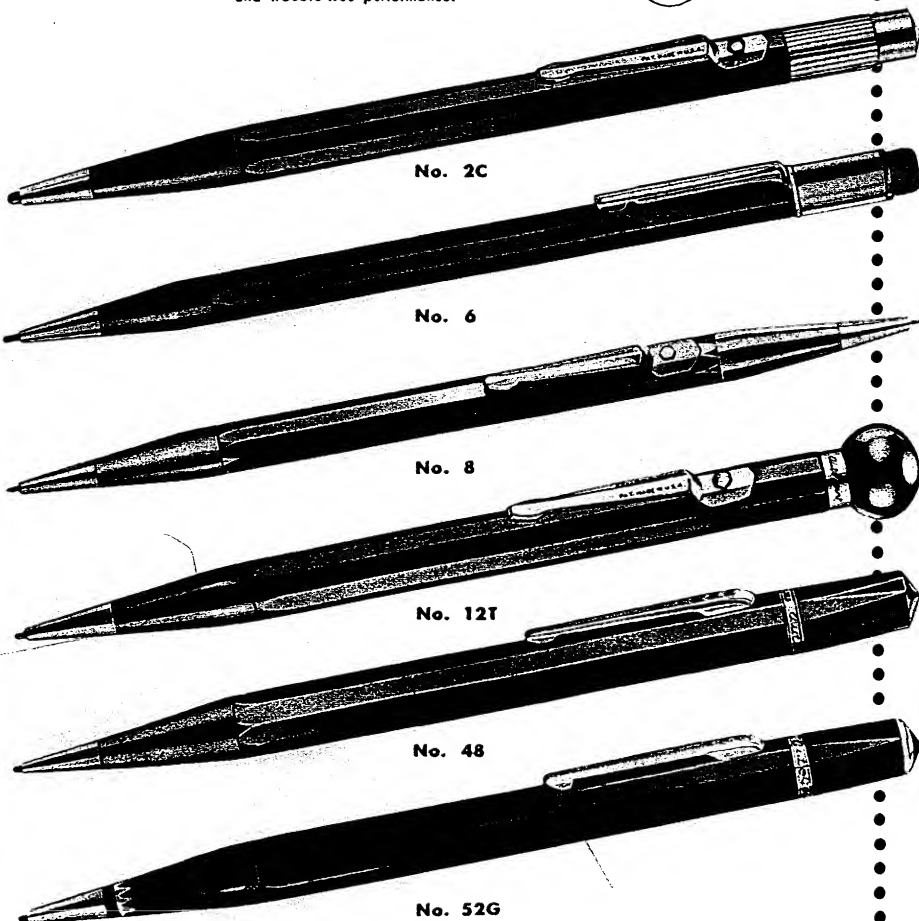

Autopoint®

Today, as ever, the intelligent retailer is featuring products that *build customers*. He knows that only quality and performance will bring the customer back. And that only through *repeat* business will his business grow and profits increase year after year. When you sell an Autopoint product you can be sure of customer satisfaction—the result of over 36 years of adherence to quality standards and sound merchandising. Today, as a division of the nationally known CORY CORPORATION, Autopoint offers a broader line as shown in this catalog. You'll find these products will attract customers, satisfy them to the utmost, build your volume and profits to a new high! Order your Autopoint stock today!

The famous "AUTOPOINT"
GRIP-TITE TIP

As the lead is propelled forward the tip expands, holds lead securely. Lead can't wobble, turn or fall out. It's the secret of Autopoint's long life and trouble-free performance!

Expanded with lead

PENCIL COLORS

Black	Kelly Green	Deep Blue	Pine Green
Wine Red	Pearl Gray	Tangerine	Mottled-Maroon
Maroon	Bright Yellow	Cherry Red	

(Except as stated in description of pencils)

Finger grip black or above colors, or contrasting combinations.